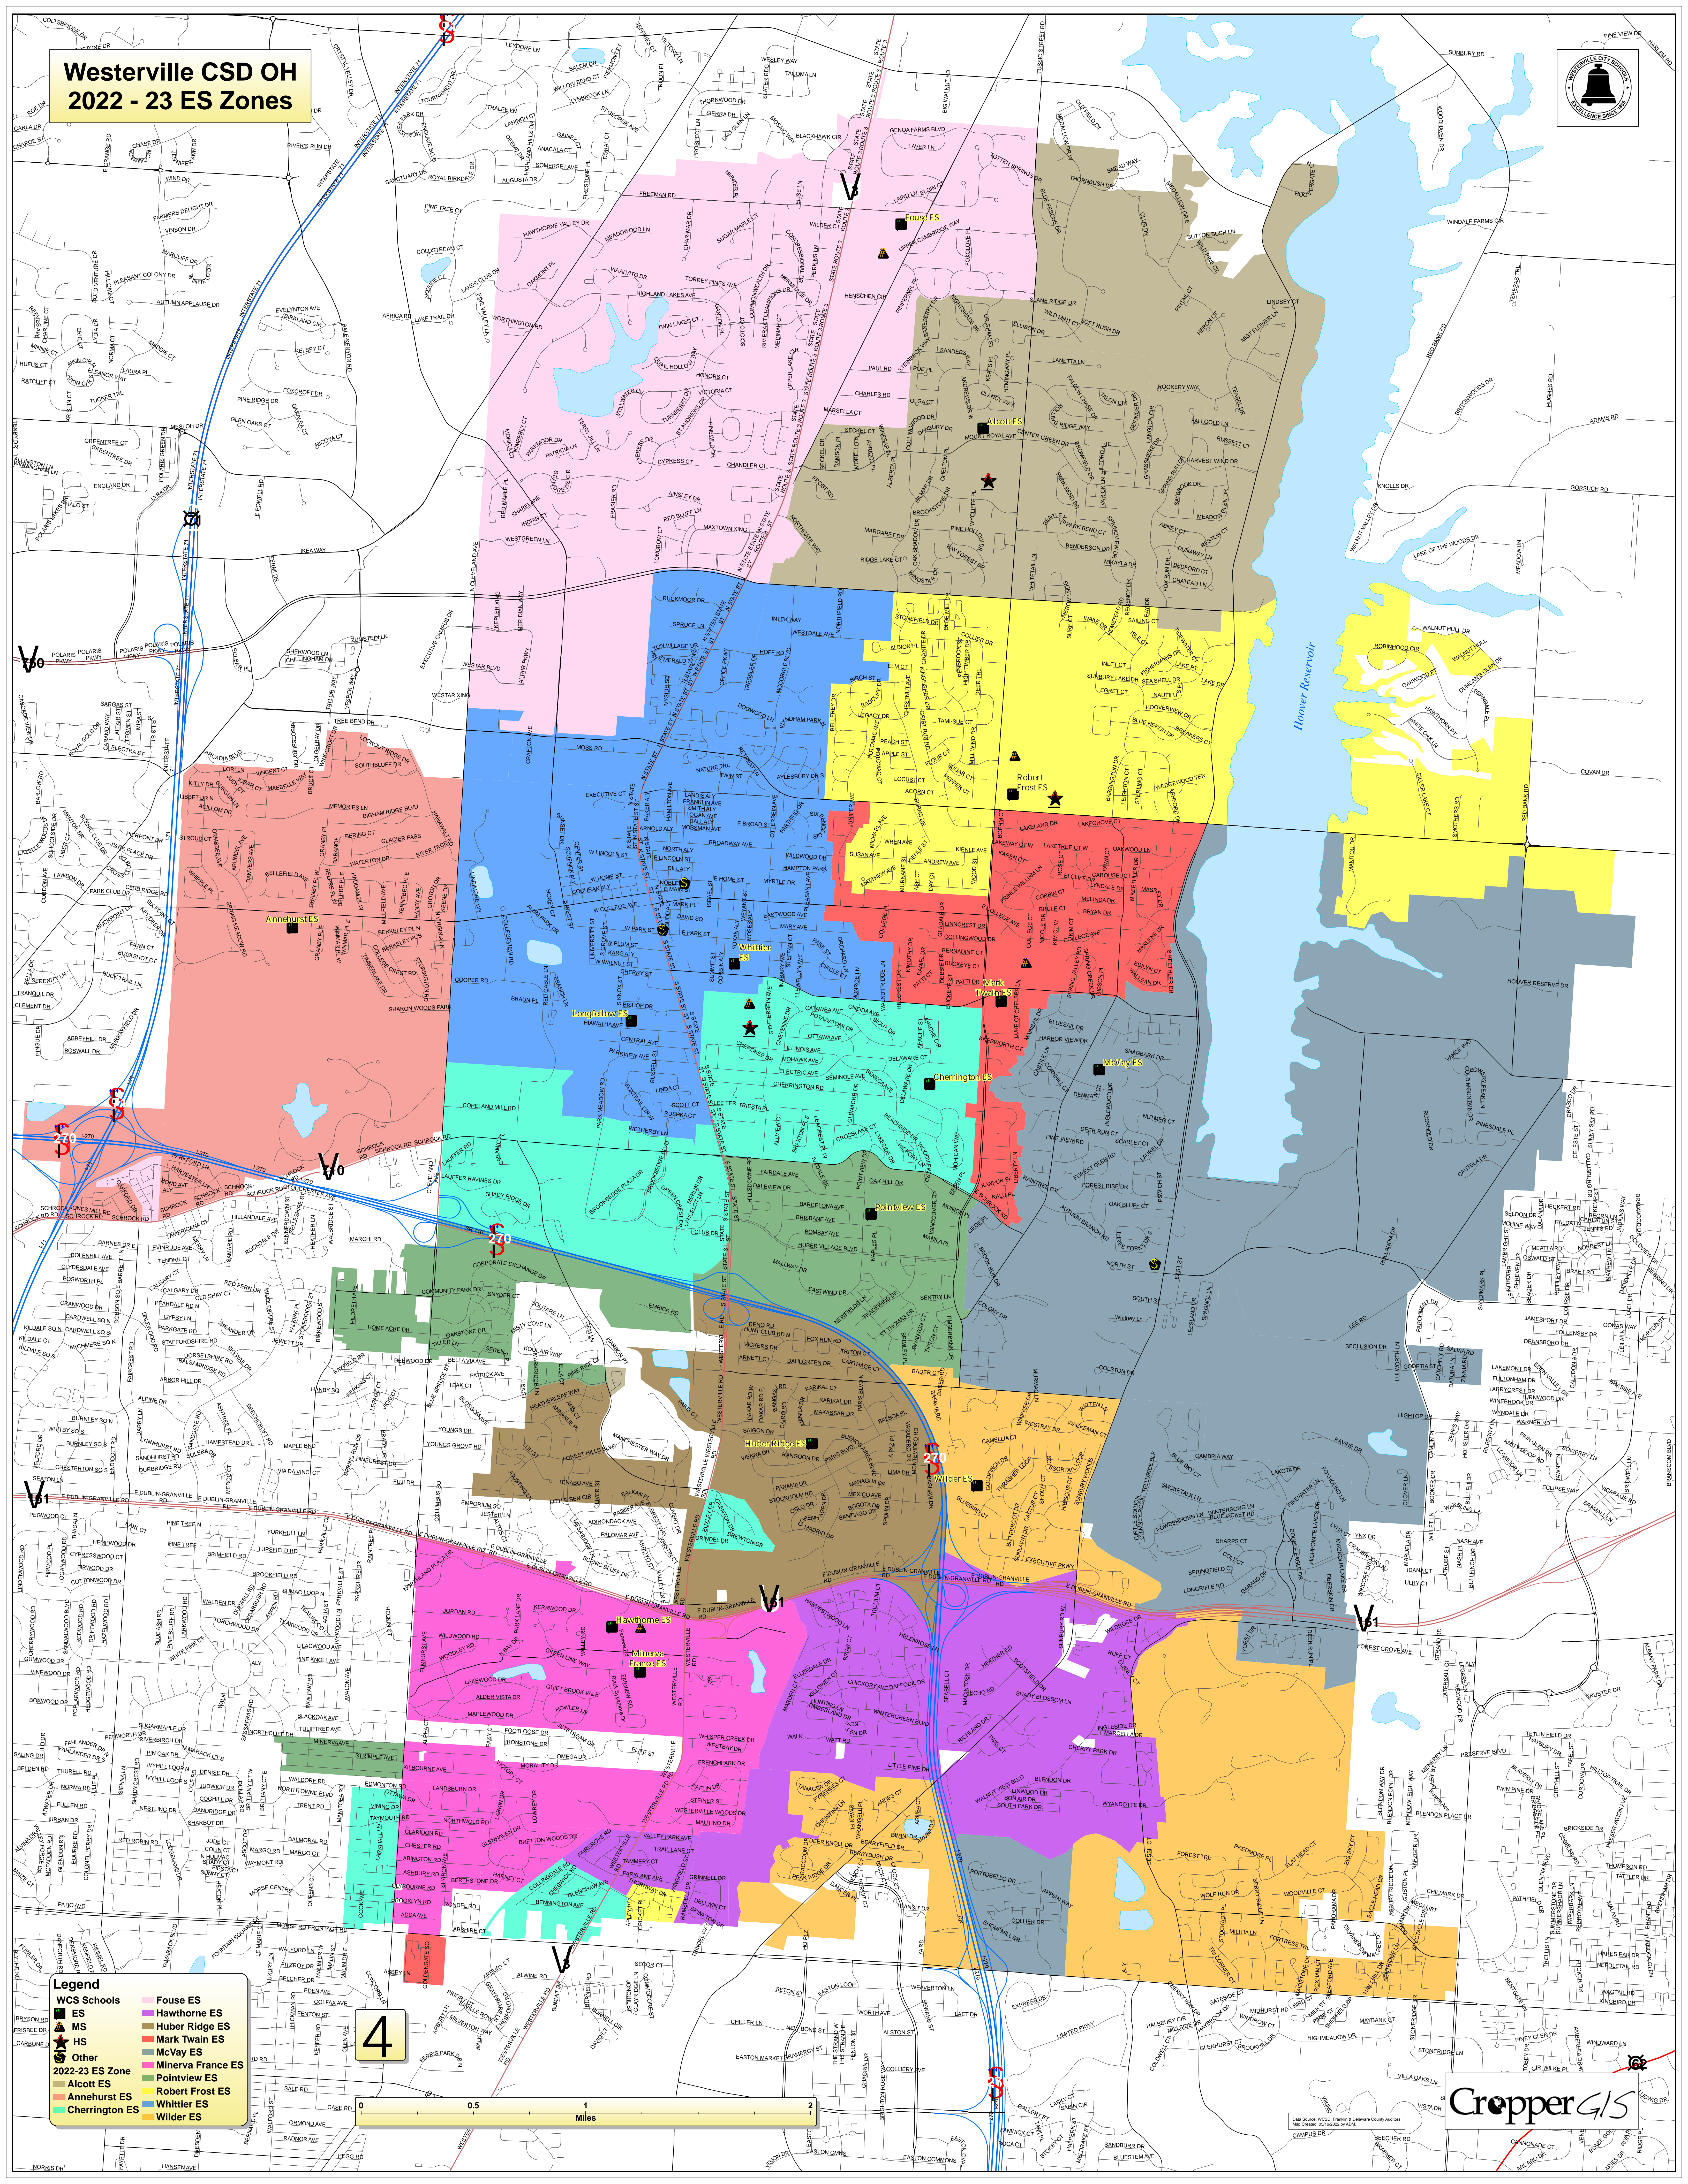

Westerville CSD OH 2022 - 23 ES Zones

Legend

- ES (School Zone)
- WCS Schools (School District)
- MS (Middle School)
- HS (High School)
- Other (Other facilities)
- 2022-23 ES Zone (Color key)
- Alcott ES
- Annhurst ES
- Cherrington ES
- Fouse ES
- Hawthorne ES
- Huber Ridge ES
- Mark Twain ES
- McVay ES
- Minerva France ES
- Pointview ES
- Robert Frost ES
- Whittier ES
- Wilder ES

4

CropperGIS